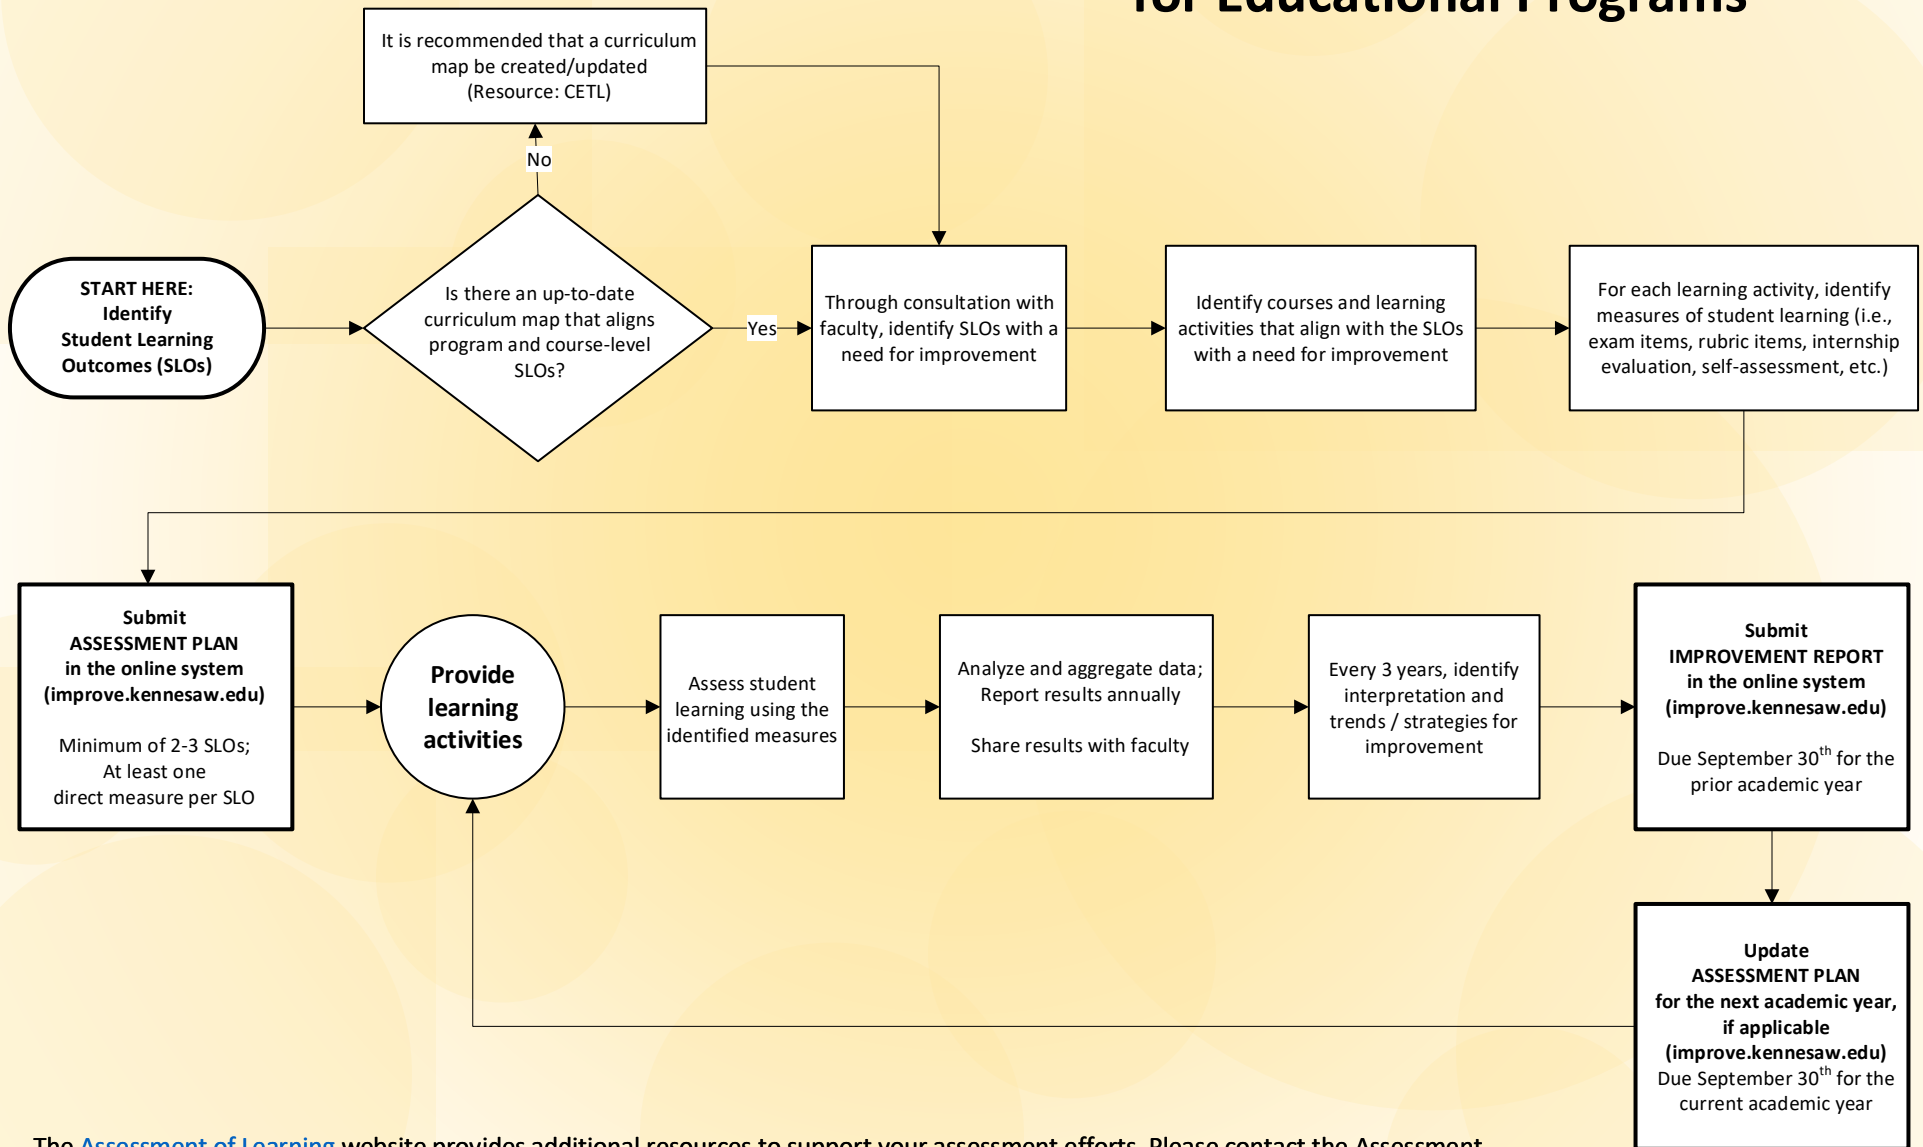

ASSESSMENT OF LEARNING: Continuous Improvement Process Map for Educational Programs

The [Assessment of Learning](#) website provides additional resources to support your assessment efforts. Please contact the Assessment Office at assessment@kennesaw.edu if you have any questions or you would like to schedule a consultation. Thank you for your commitment to continuous improvement at KSU.