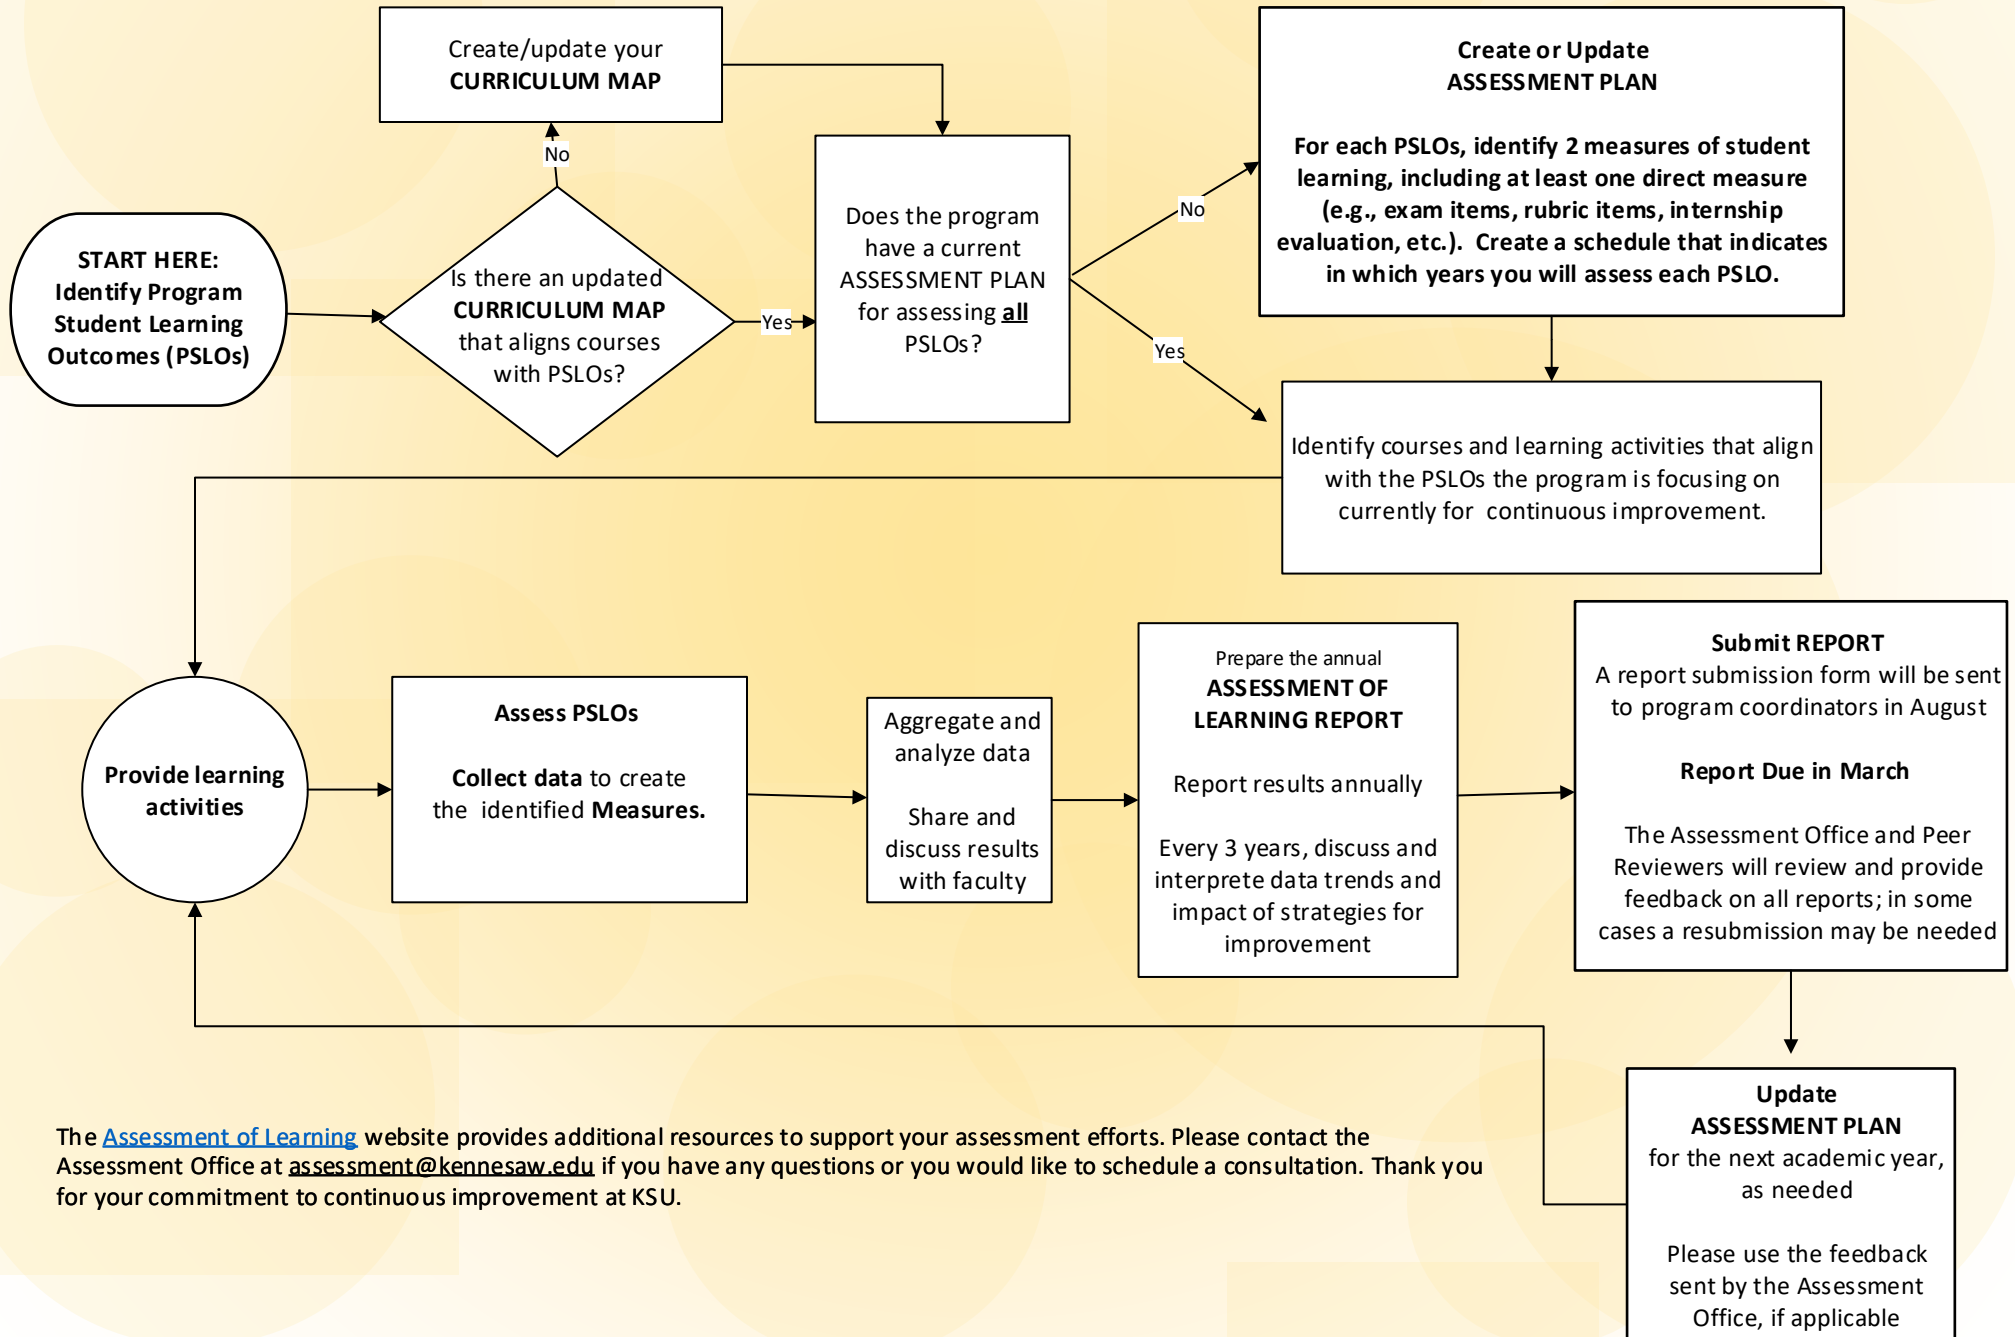

# ASSESSMENT OF LEARNING: Process Map

The [Assessment of Learning](#) website provides additional resources to support your assessment efforts. Please contact the Assessment Office at [assessment@kennesaw.edu](mailto:assessment@kennesaw.edu) if you have any questions or you would like to schedule a consultation. Thank you for your commitment to continuous improvement at KSU.