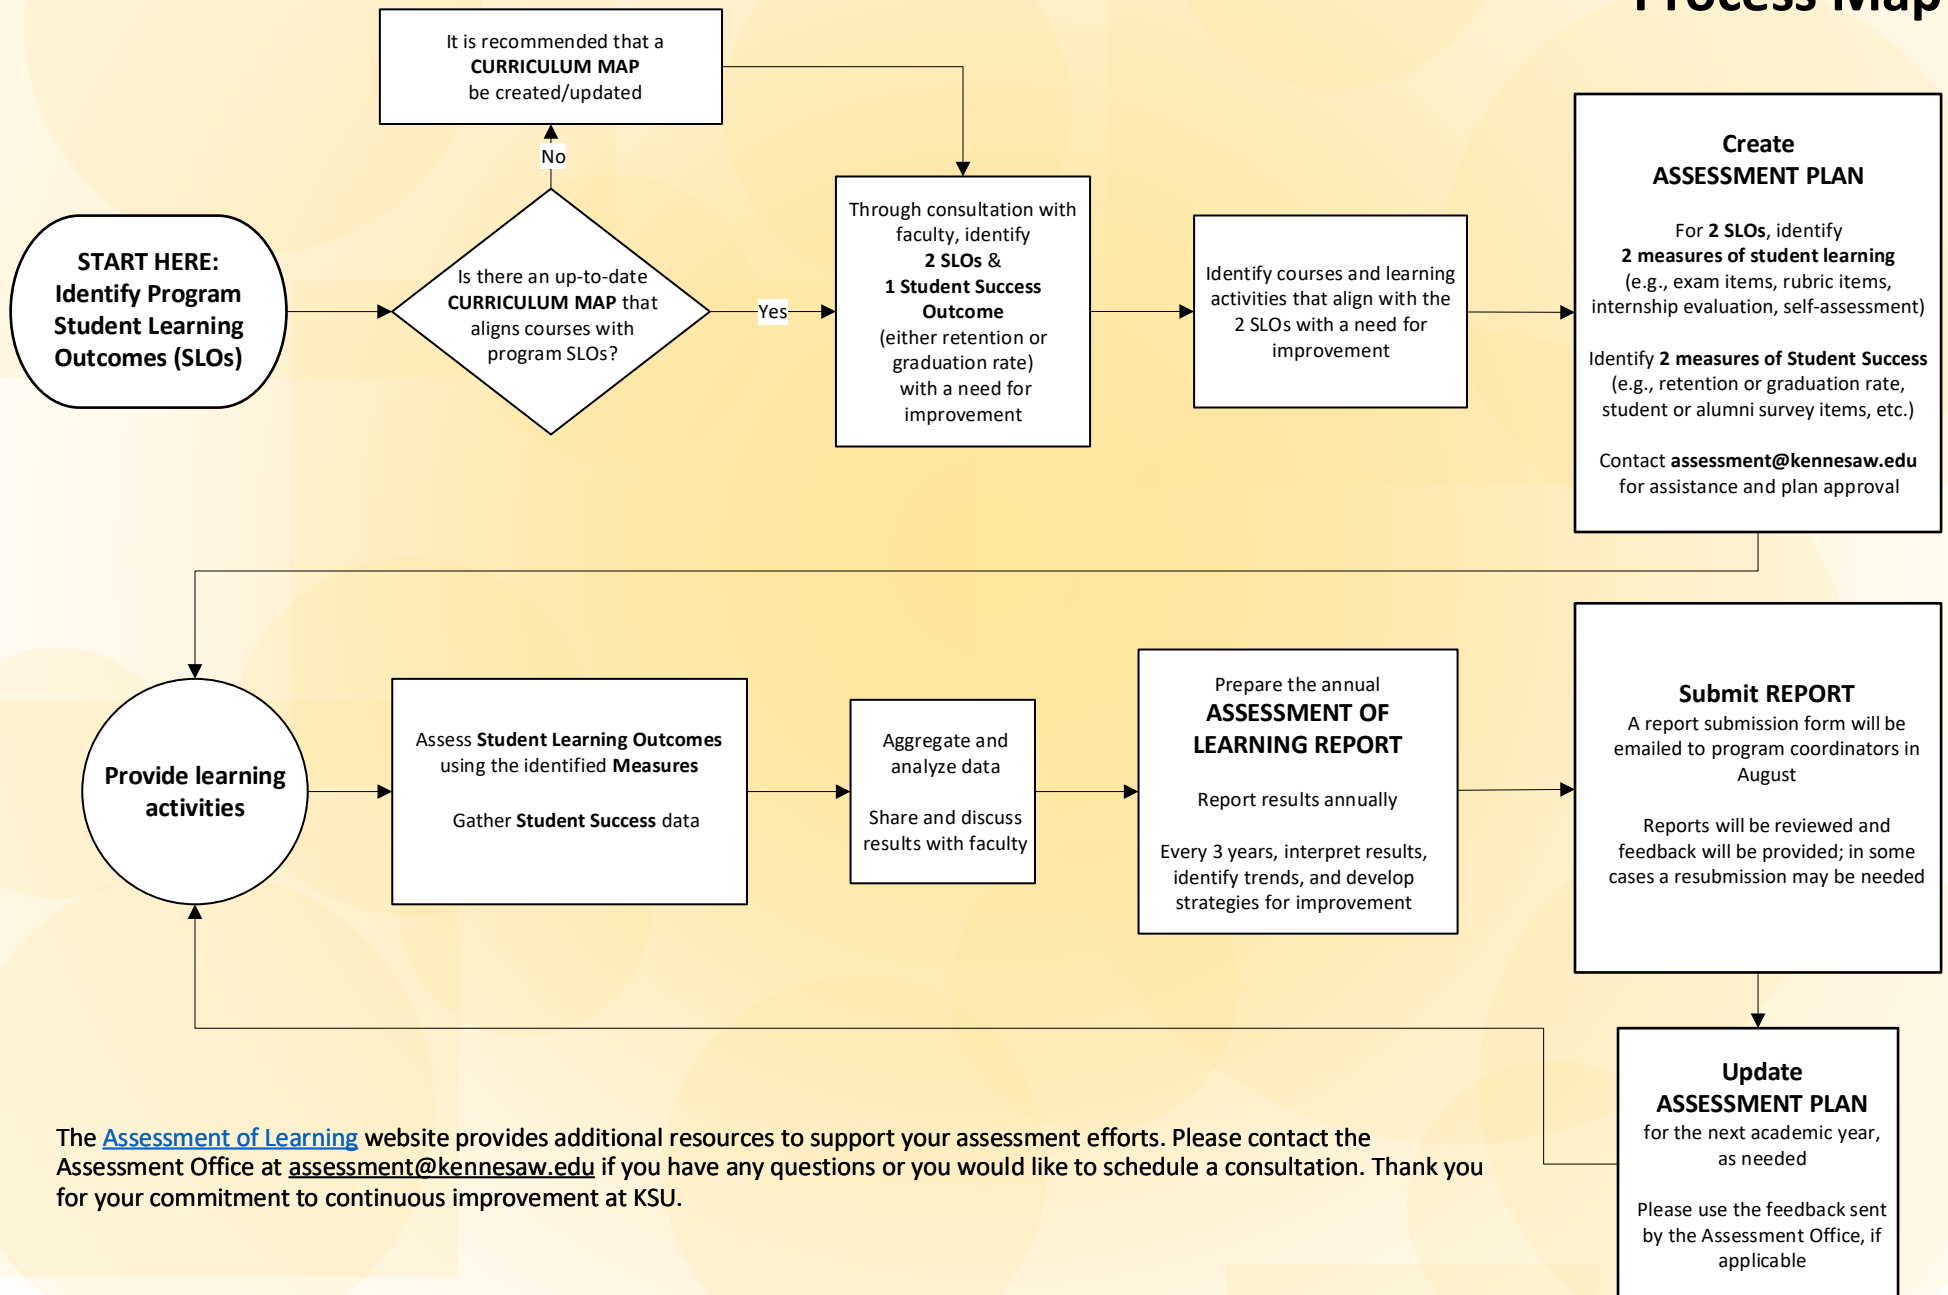

# ASSESSMENT OF LEARNING: Process Map

The [Assessment of Learning](#) website provides additional resources to support your assessment efforts. Please contact the Assessment Office at [assessment@kennesaw.edu](mailto:assessment@kennesaw.edu) if you have any questions or you would like to schedule a consultation. Thank you for your commitment to continuous improvement at KSU.