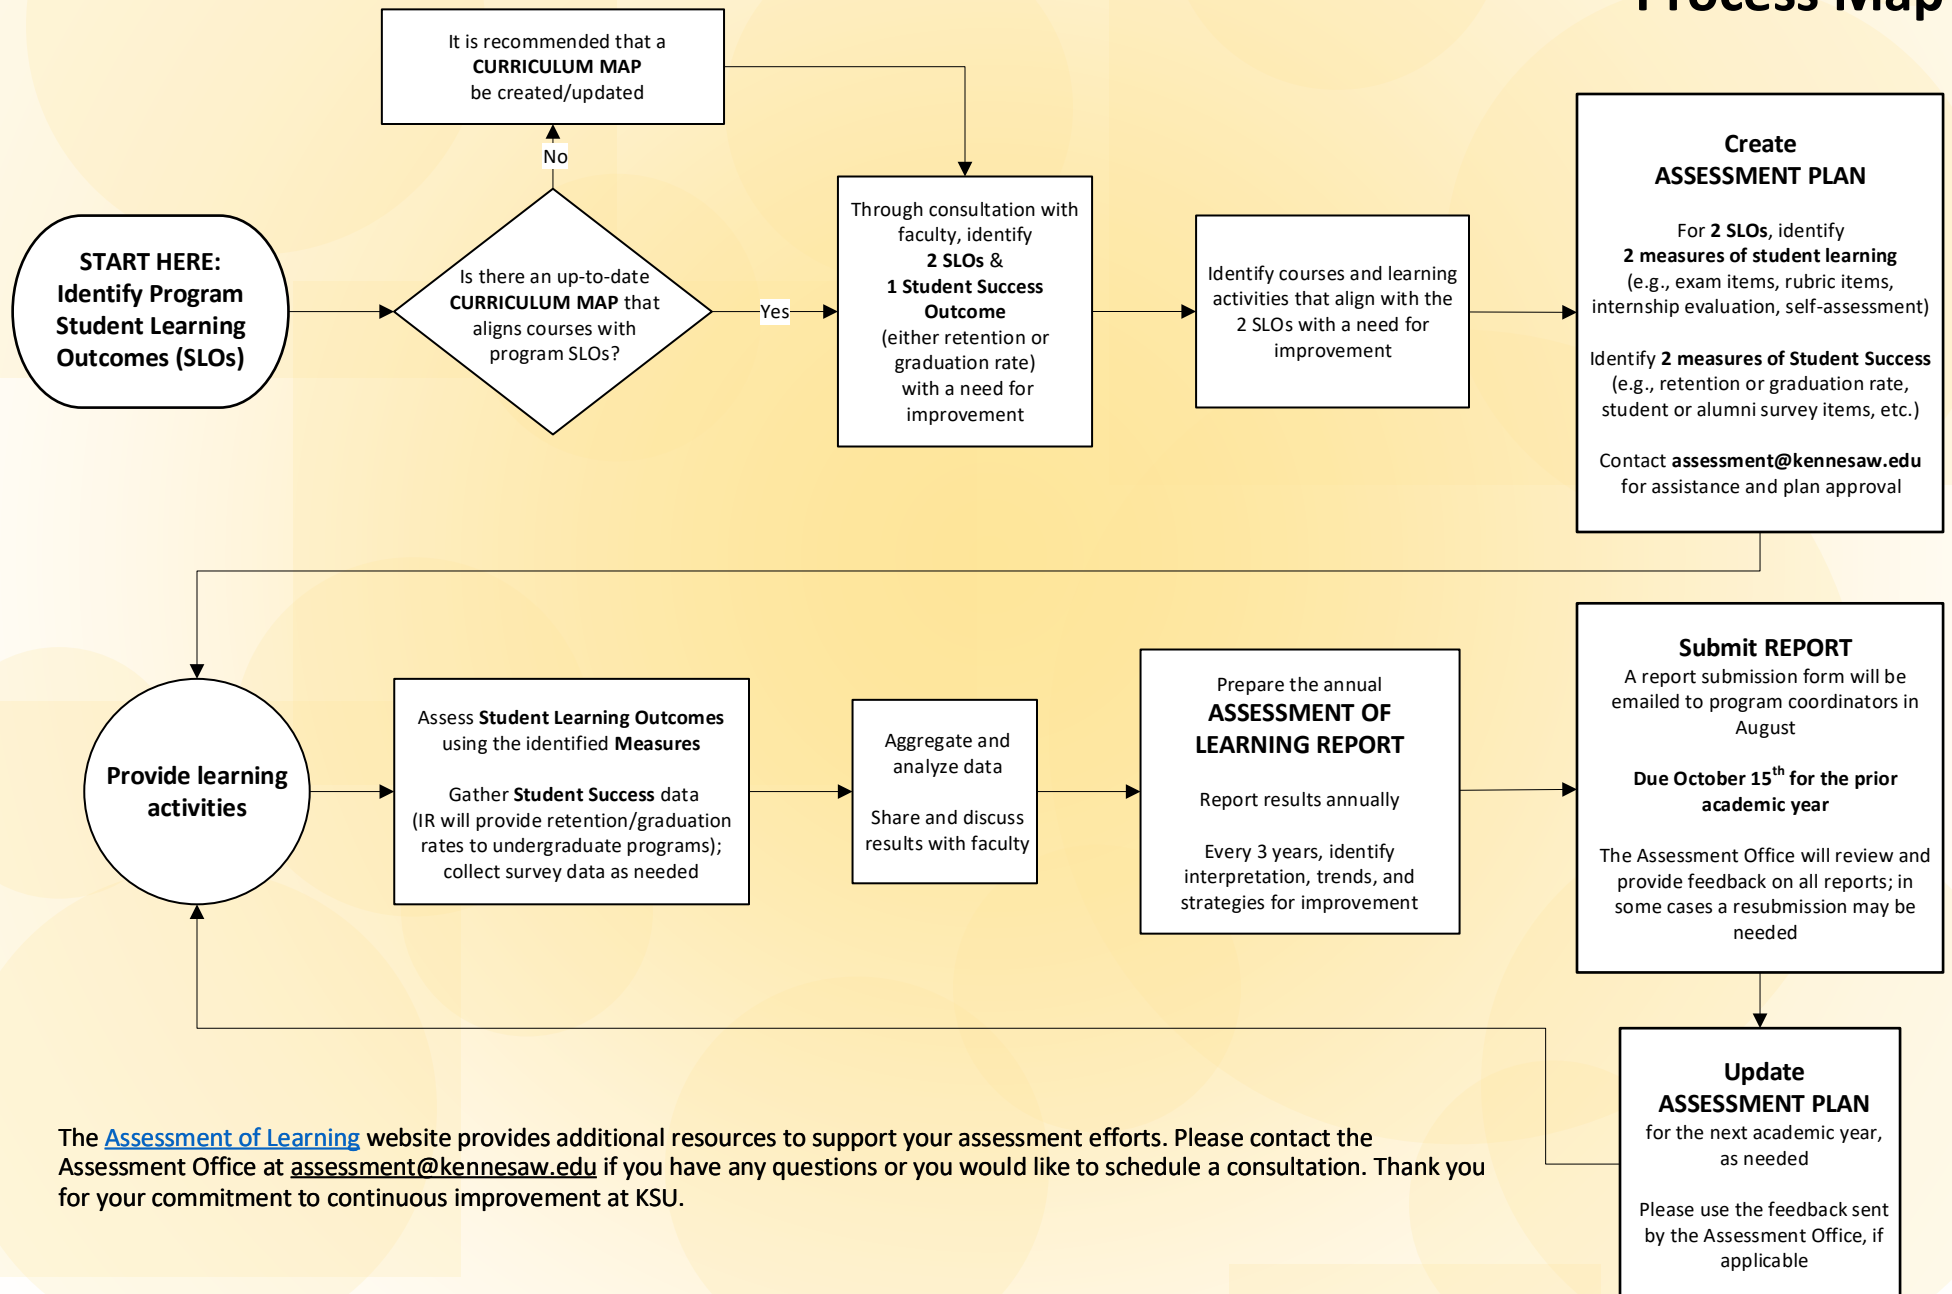

# ASSESSMENT OF LEARNING: Process Map

The [Assessment of Learning](#) website provides additional resources to support your assessment efforts. Please contact the Assessment Office at [assessment@kennesaw.edu](mailto:assessment@kennesaw.edu) if you have any questions or you would like to schedule a consultation. Thank you for your commitment to continuous improvement at KSU.