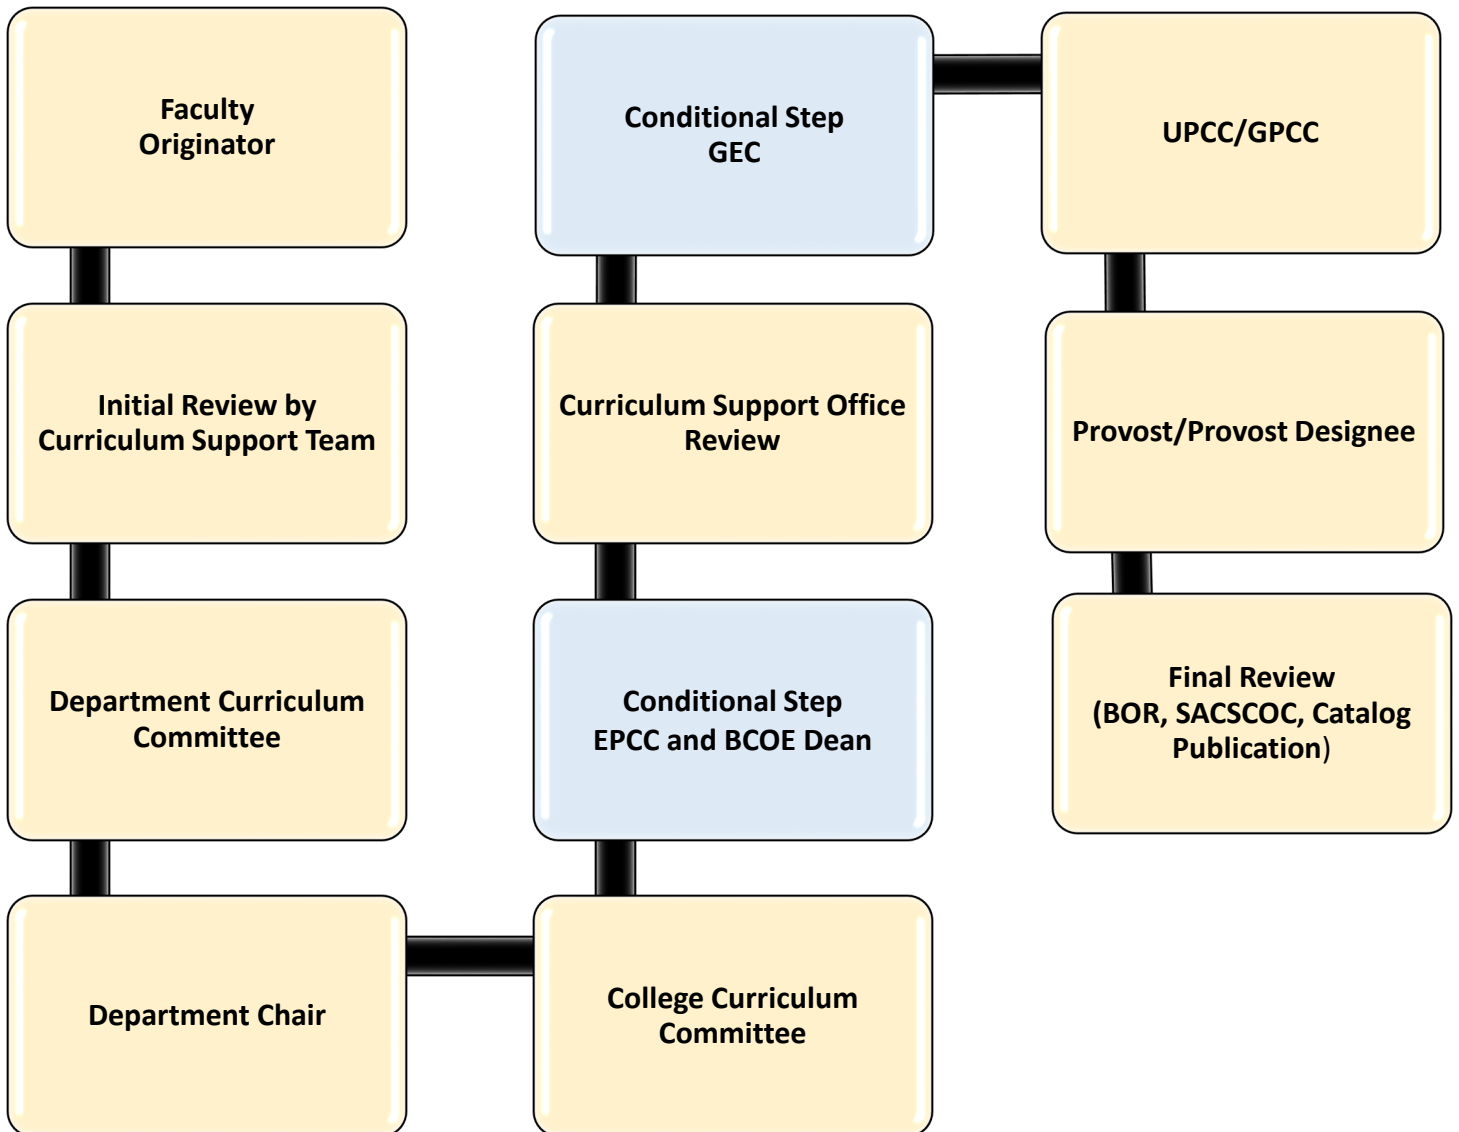

## VISUALIZATION OF THE CURRENT CURRICULUM PROCESS AT KSU 2020-2021

**Abbreviations:**

EPCC- Educator Preparation Curriculum Committee

BCOE- Bagwell College of Education

GPCC- Graduate Policies and Curriculum Committee

UPCC-Undergraduate Policies and Curriculum Committee

GEC- General Education Council

BOR – Board of Regents at the University System of Georgia

SACSCOC- Southern Association of Colleges and Schools Commission on Colleges, KSU’s institutional accreditor